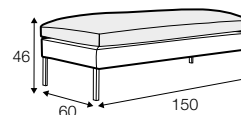

## COVERS

FC fixed

armchair

footstool 93x65

footstool 123x65

footstool 150x60

2 seater

3 seater

4 seater divided

set 1 right / or left

2 seater left / or right + chaiselounge right / or left

set 2 right / or left

3 seater left / or right + chaiselounge right / or left

set 3 right / or left

3 seater left / or right + divan right / or left