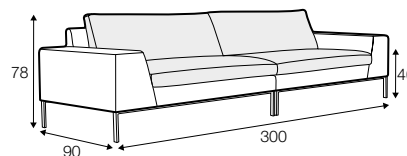

## COVERS

FC fixed

armchair

footstool 93x65

footstool 123x65

footstool 150x60

2 seater

3 seater

4 seater divided

set 1 right / or left

2 seater left / or right + chaiselounge right / or left

set 2 right / or left

3 seater left / or right + chaiselounge right / or left

set 3 right / or left

3 seater left / or right + divan right / or left