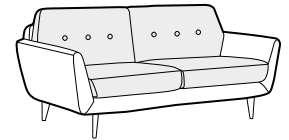

Rucola

SITS

Rucola

UPHOLSTERY

COMFORTS

COVERS

Buttons available in one colour.

armchair

footstool 81x51
fixed cushion

footstool 81x51
loose cushion

2 seater

2,5 seater

3 seater

example with buttons
3 seater

extra dimensions

depth of seat