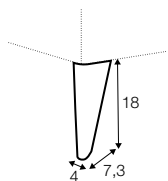

Rucola

UPHOLSTERY

COMFORTS

COVERS

Buttons available in one colour.

extra dimensions

legs

no. 91

wood